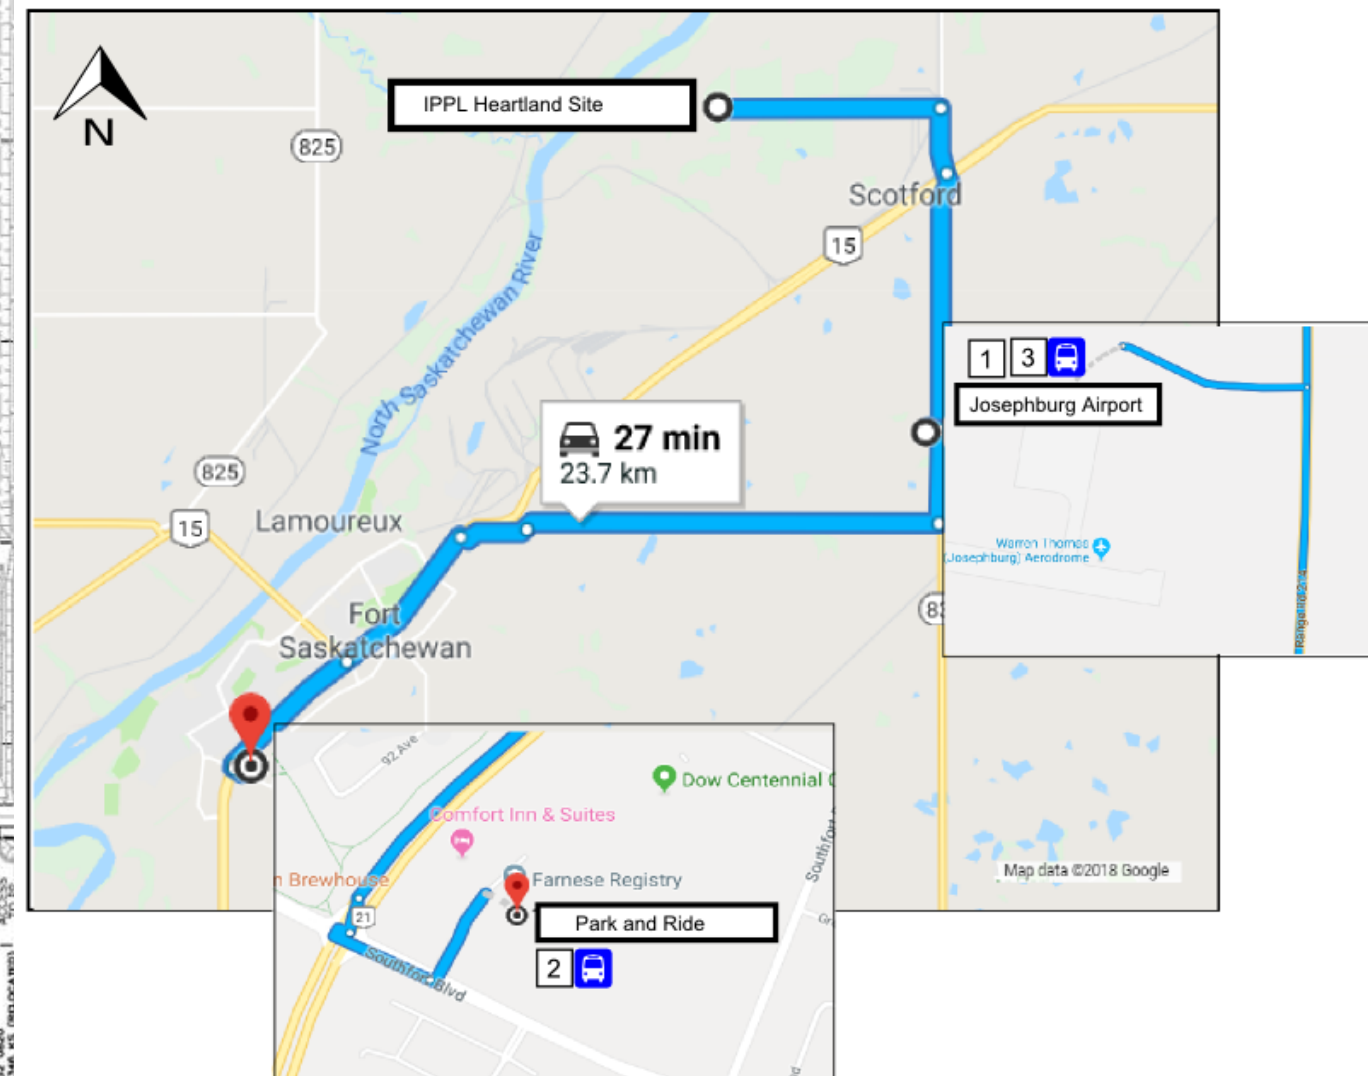

## Onsite Transit Shuttle

## Offsite Transit Shuttle

Effective 08/07/18