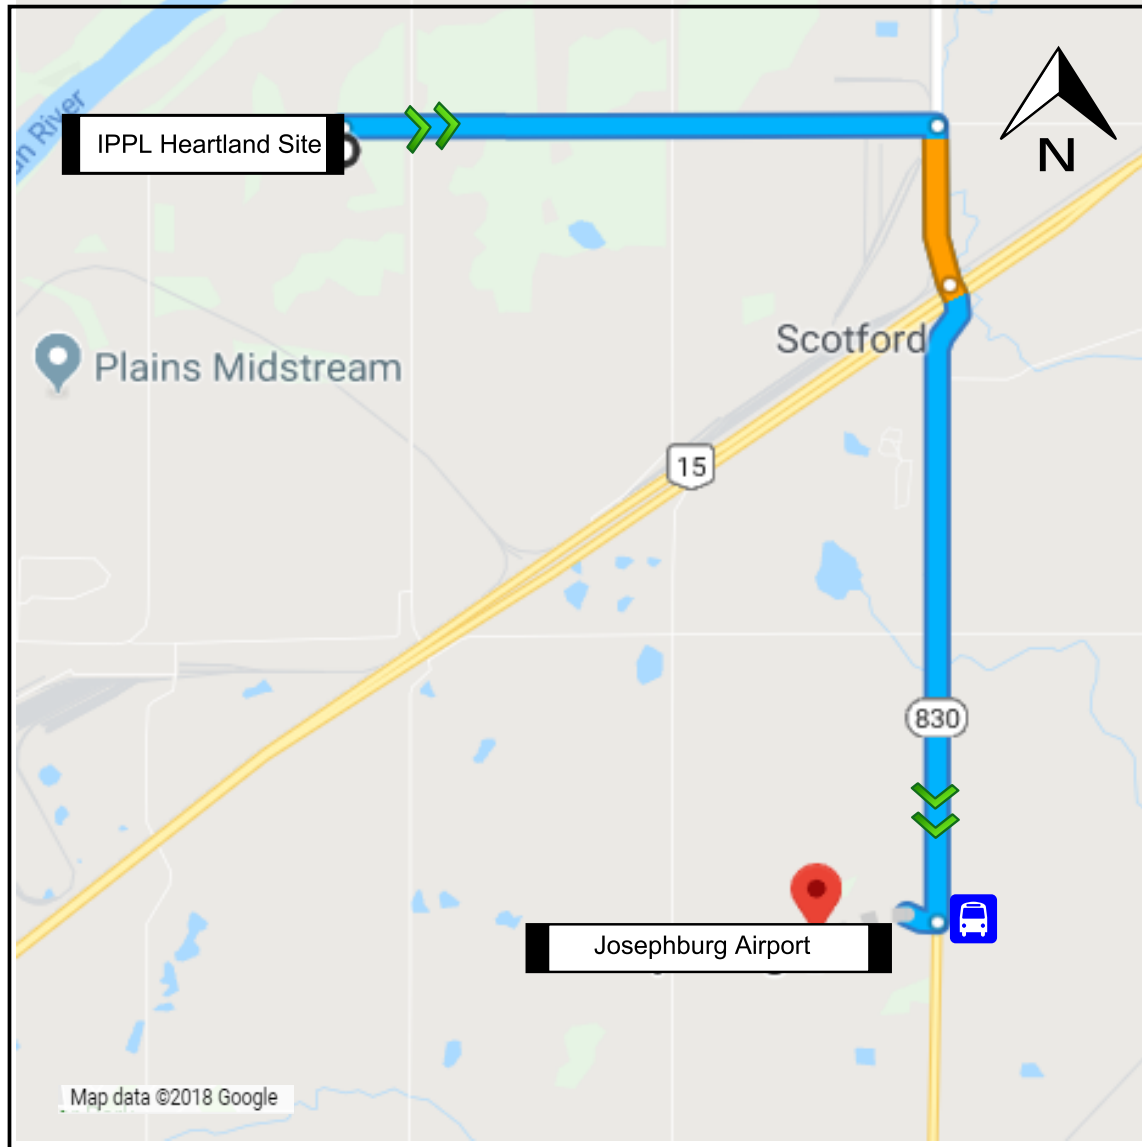

# IPL Heartland Off Site Transit Shuttle

## IPL Heartland Route 22

Stops:

A.M. Departures:

1. 06:20  
Josephburg Airport

P.M. Departure: 17:30

Updated: 11/20/2018

Legend:

Pickup  
Location

Travel  
Direction