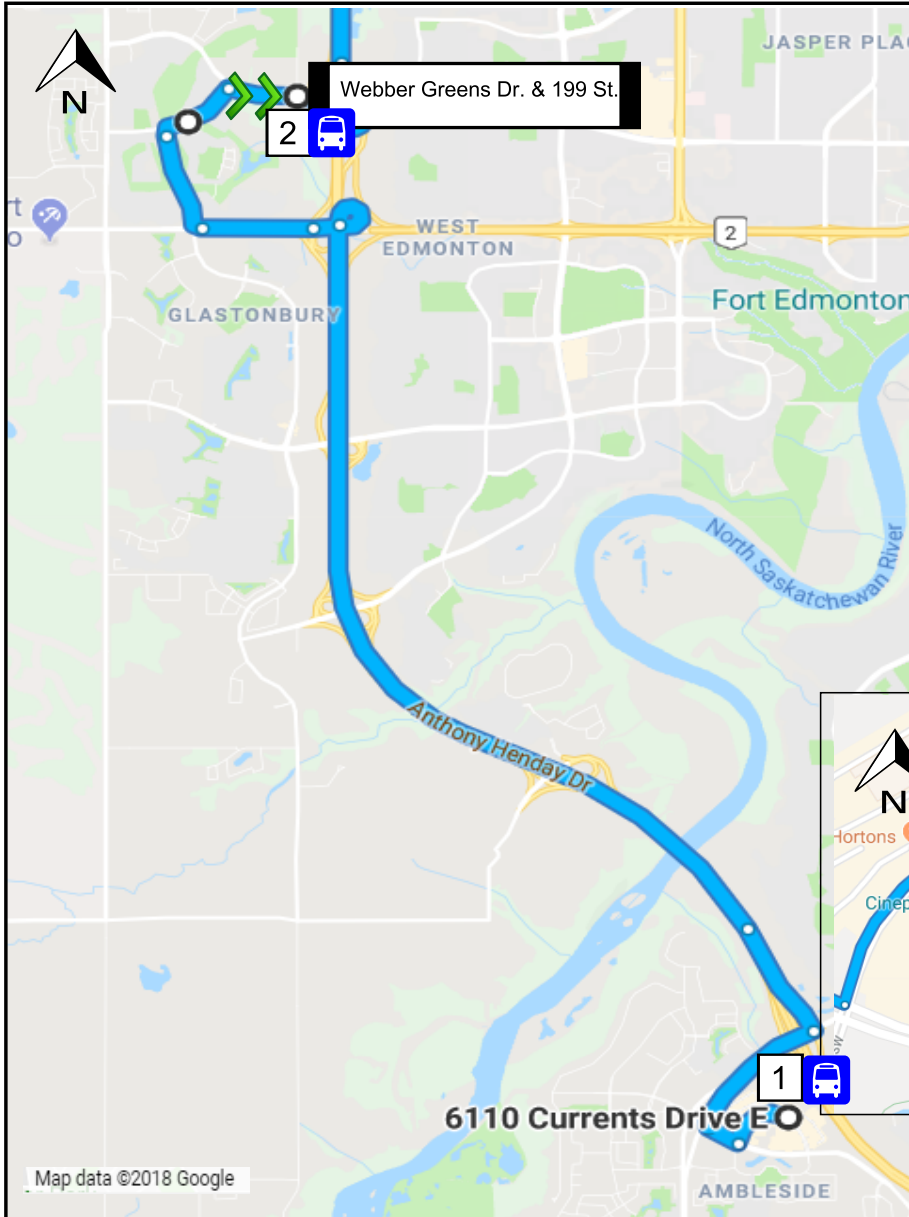

IPL Heartland Route 1/4

Stops:

A.M. Departures:

1. 05:30
Windermere Walmart
Currents Dr.
ETS Stop: 9252
2. 05:45
Webber Greens Dr.
& 199 St.
Lewis Farms Transit Centre
Kiss n' Ride

P.M. Departure:
See Departure Map

Updated: 10/10/2018

Map data ©2018 Google

Legend:

Pickup
Location

Travel
Direction