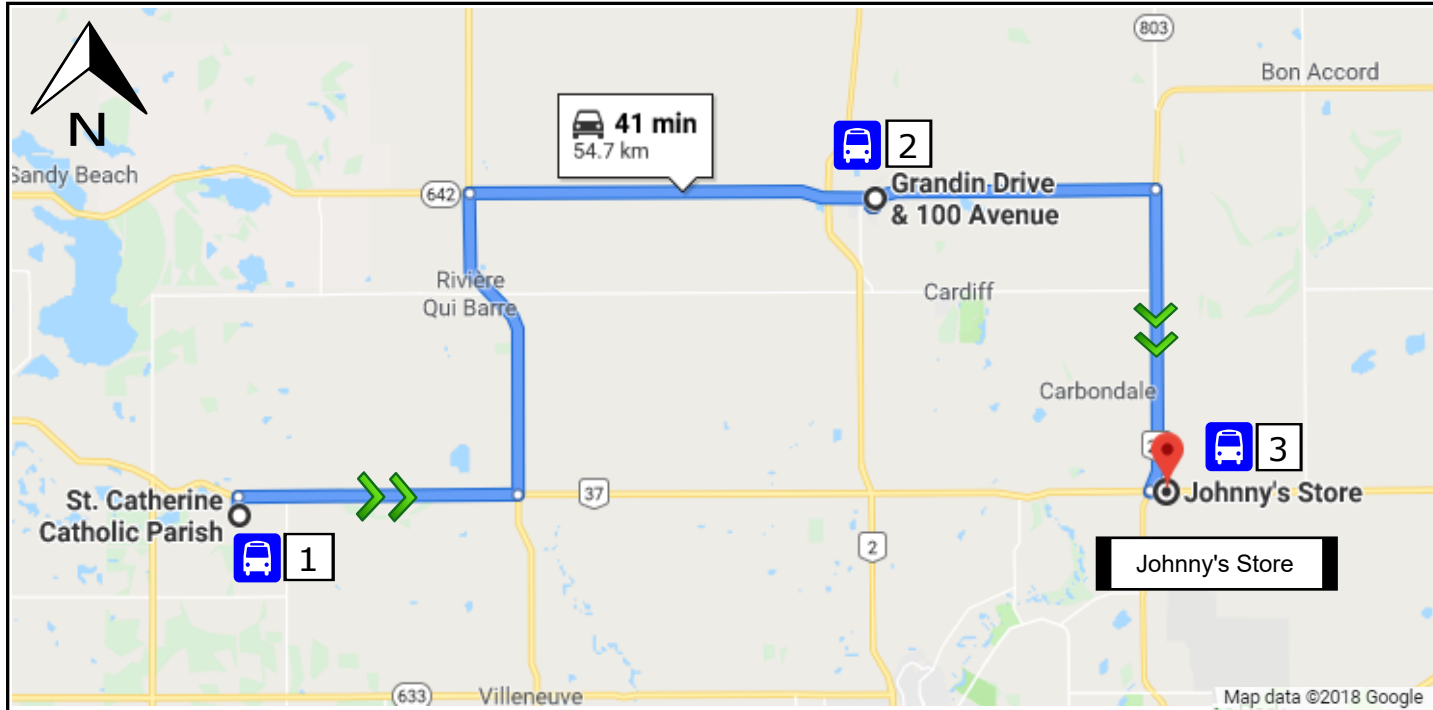

IPL Heartland Route 21A

Stops:

A.M. Departures:

1. 05:20
St. Catherines Parish
Calahoo
2. 05:47
100 Ave. & Grandin Dr.
Morinville
3. 06:03
Johnny's Store
Namao

P.M. Departure:
Monday - Thursday 17:30
Friday 15:30

Updated: 08/21/2019

Legend:

Pickup
Location

Travel
Direction