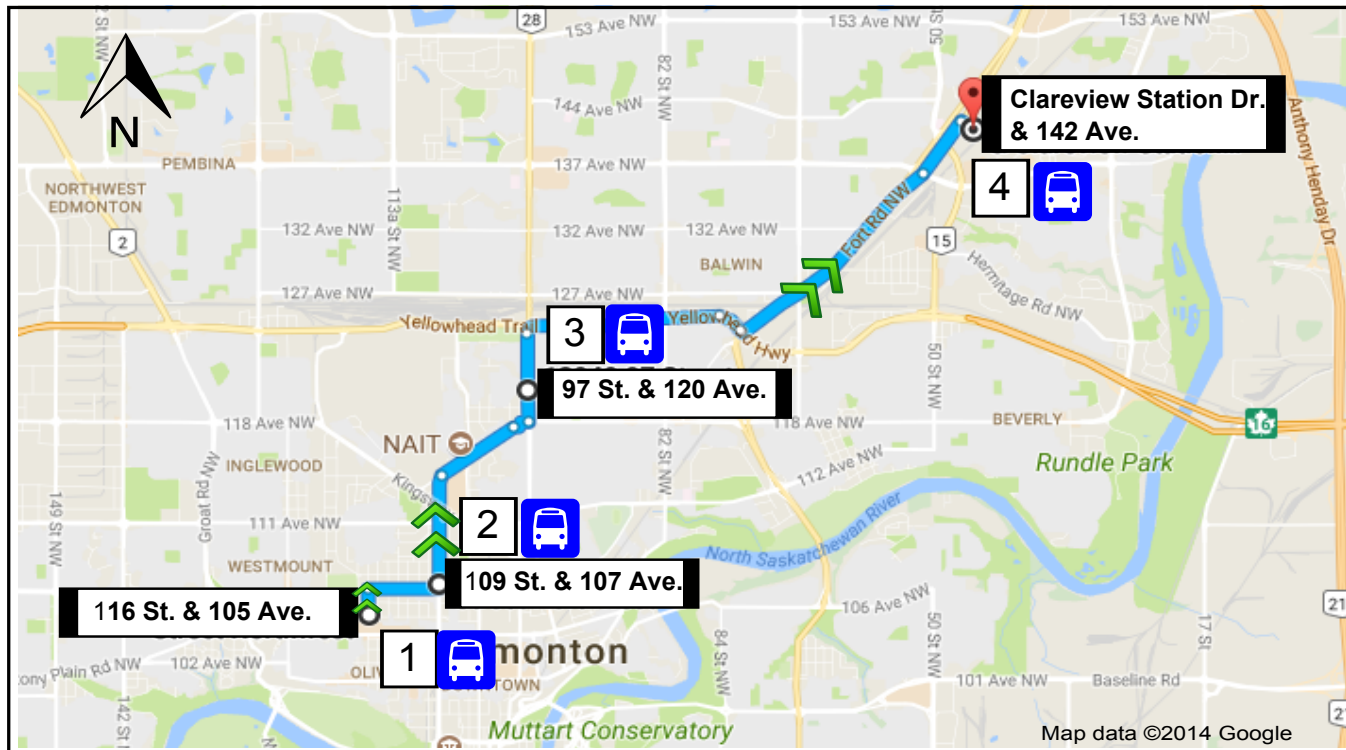

NWR Sturgeon Refinery Project

NS 5/6

Stops:

P.M. Departures:

1. **17:15**
116 St. & 105 Ave.
(ETS Stop: 1835)
2. **17:20**
109 St. & 107 Ave.
(ETS Stop: 1717)
3. **17:27**
97 St. & 120 Ave.
(ETS Stop: 1126)
4. **17:41**
Clareview Station Dr. & 142 Ave.

A.M. Departures:

See Departures Map

Effective 08/29/2017

Legend: