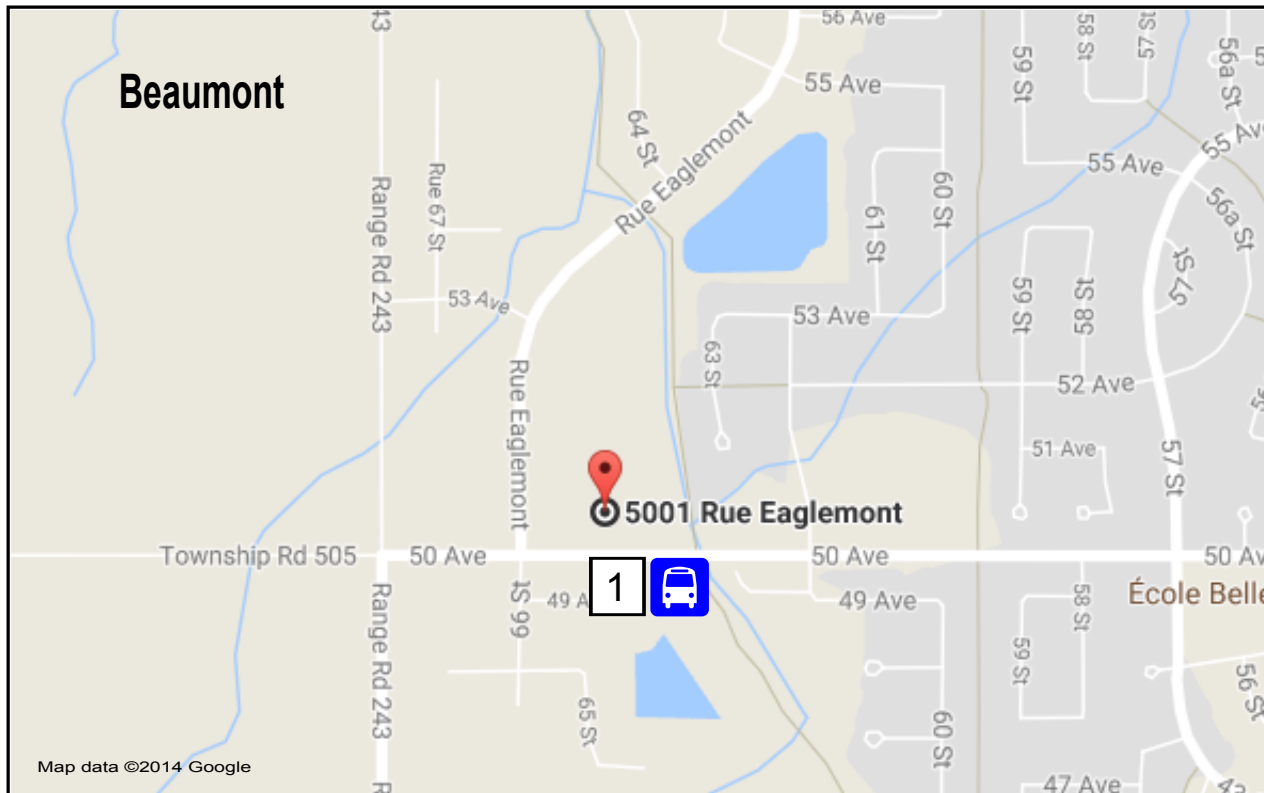

NWR Sturgeon Refinery Project

23A Single

Stops:

A.M. Departures:

- 1. 5:10**
5001 Rue Eaglemont
Beaumont
(Parking in Aqua Fit Centre)

P.M. Departure:
See Departure Map

Updated: 08/09/2017

Legend:

Pickup
Location

Travel
Direction

@DiversifiedEDM Follow us on Twitter for route updates @NWRSiteTransit