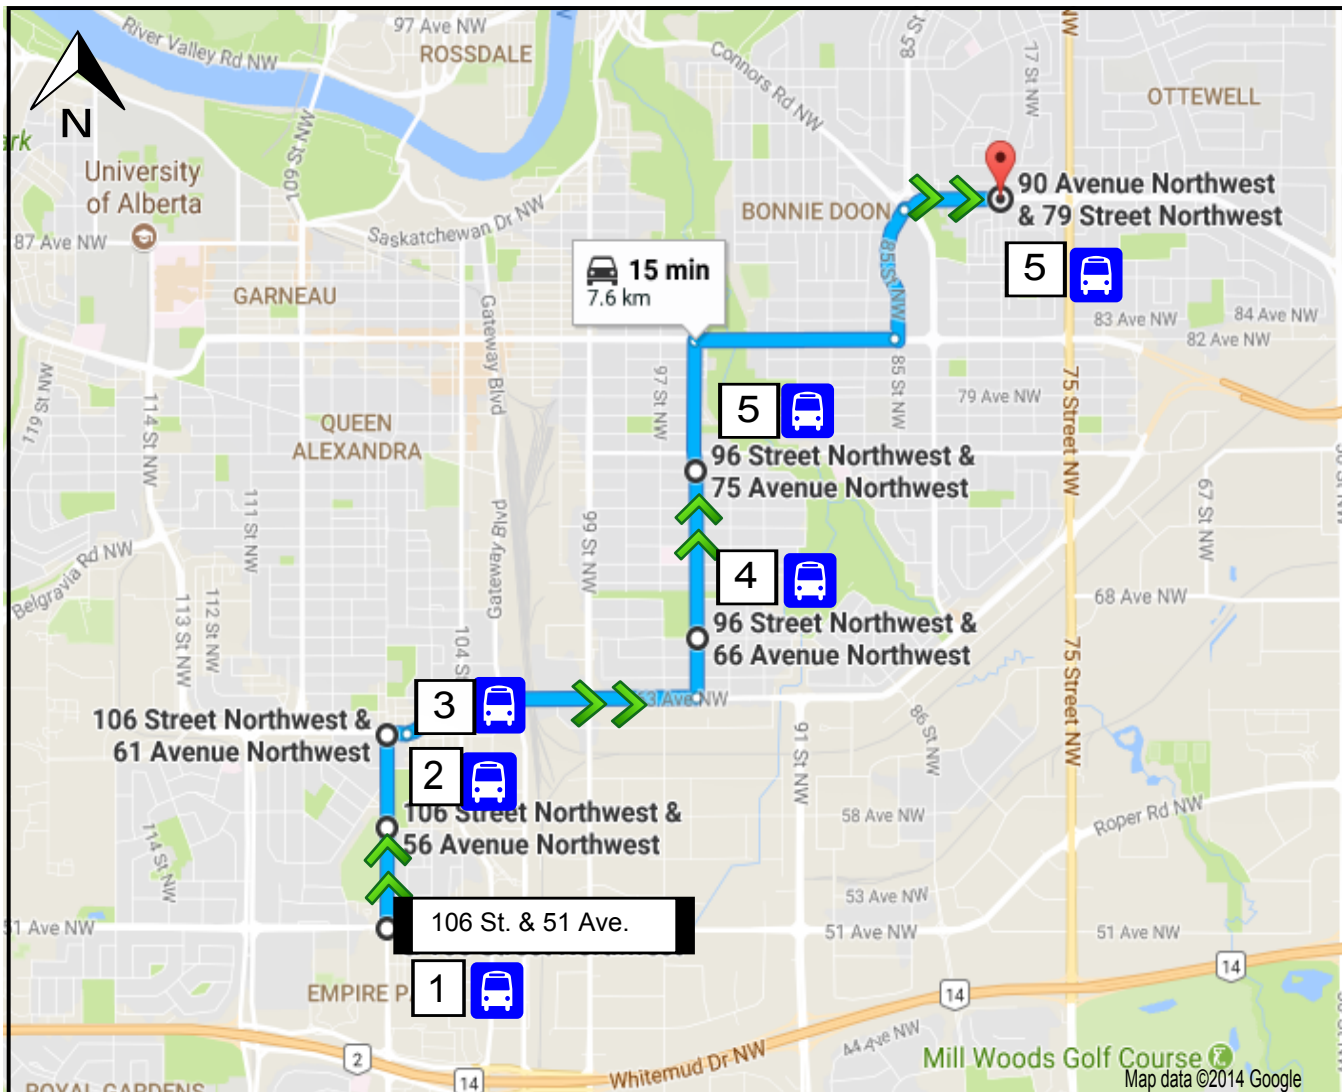

NWR Sturgeon Refinery Project

3A Single

Stops:

A.M. Departures:

1. 5:11
106 St. & 51 Ave.
2. 5:12
106 St. & 56 Ave.
3. 5:13
106 St. & 61 Ave.
4. 5:18
96 St. & 66 Ave.
5. 5:20
96 St. & 75 Ave.
6. 5:26
90 Ave. & 79 St.

P.M. Departure:
See Departure Map

Legend:

-  Pickup Location
-  Travel Direction