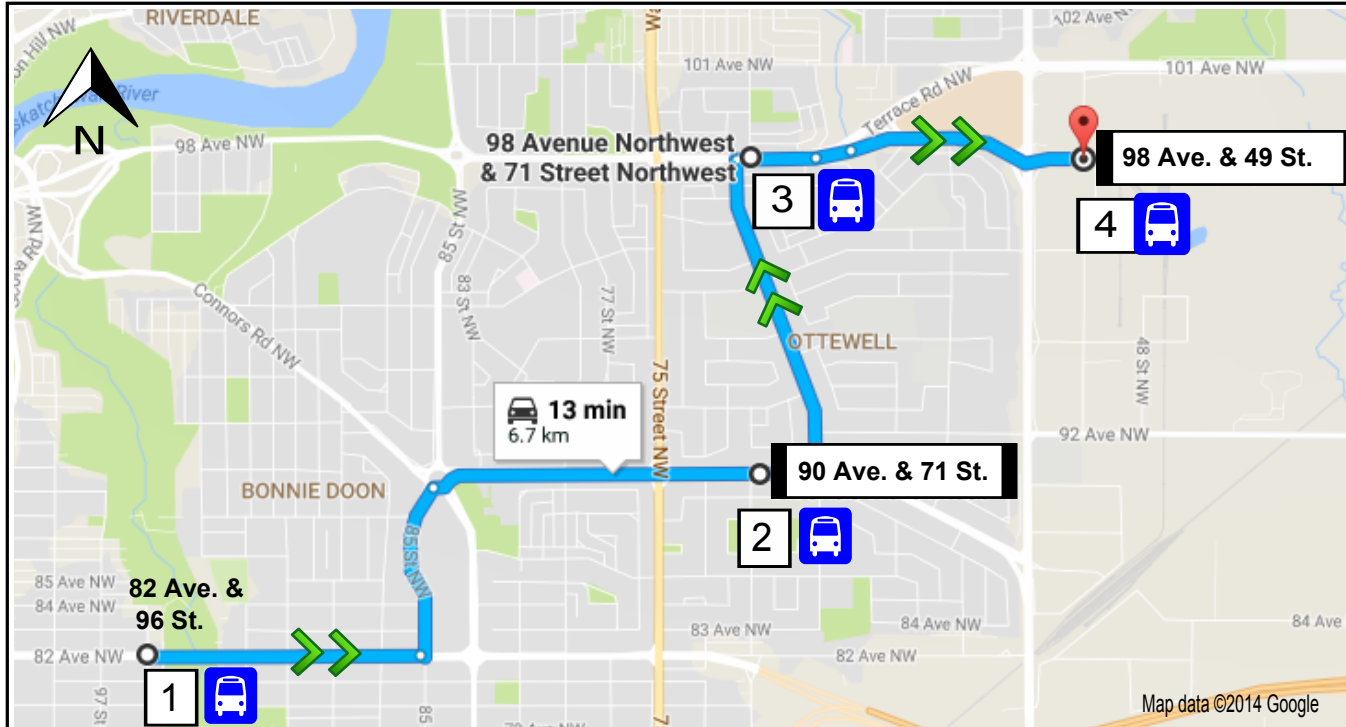

NWR Sturgeon Refinery Project

3C Single

Stops:

A.M. Departures:

1. 5:16
82 Ave. & 96 St.
2. 5:22
90 Ave. & 71 St.
3. 5:26
98 Ave. & 71 St.
4. 5:29
98 Ave. & 49 St.

P.M. Departure:
See Departure Map

Updated: 08/09/2017

Legend:

Pickup
Location

Travel
Direction

@DiversifiedEDM Follow us on Twitter for route updates @NWRSiteTransit