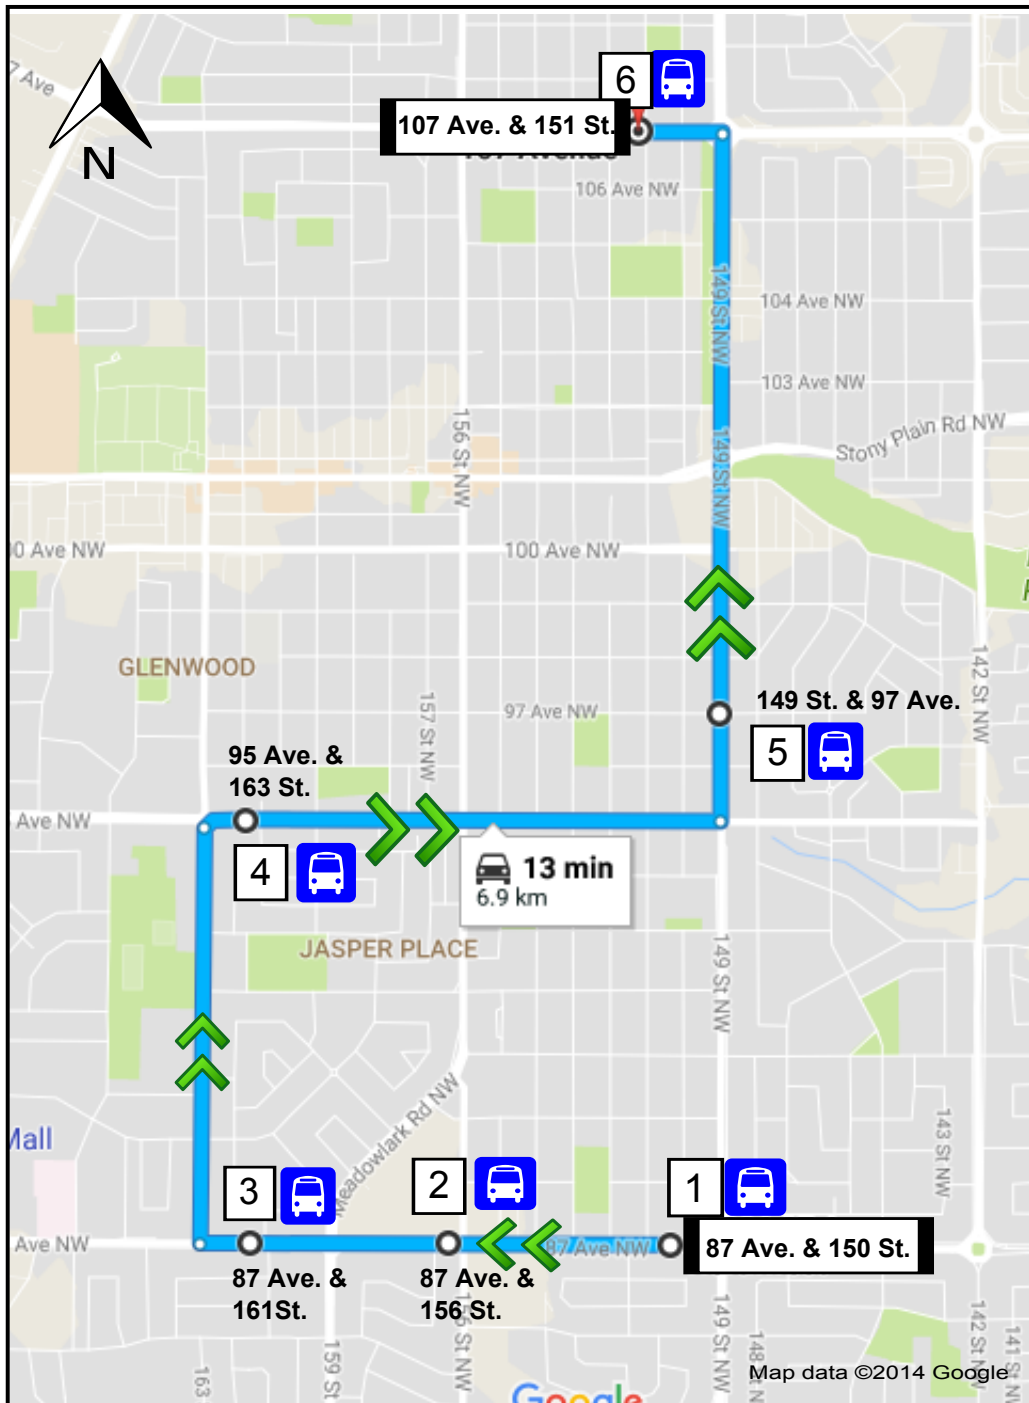

NWR Sturgeon Refinery Project 4B Single

Stops:

A.M. Departures:

1. 5:16
87 Ave. & 150 St.
2. 5:18
87 Ave. & 156 St.
3. 5:19
87 Ave. & 161 St.
4. 5:22
95 Ave. & 163 St.
5. 5:26
149 St. & 97 Ave.
6. 5:29
107 Ave. & 151 St.

P.M. Departure: See Departure Map

Updated: 08/09/2017