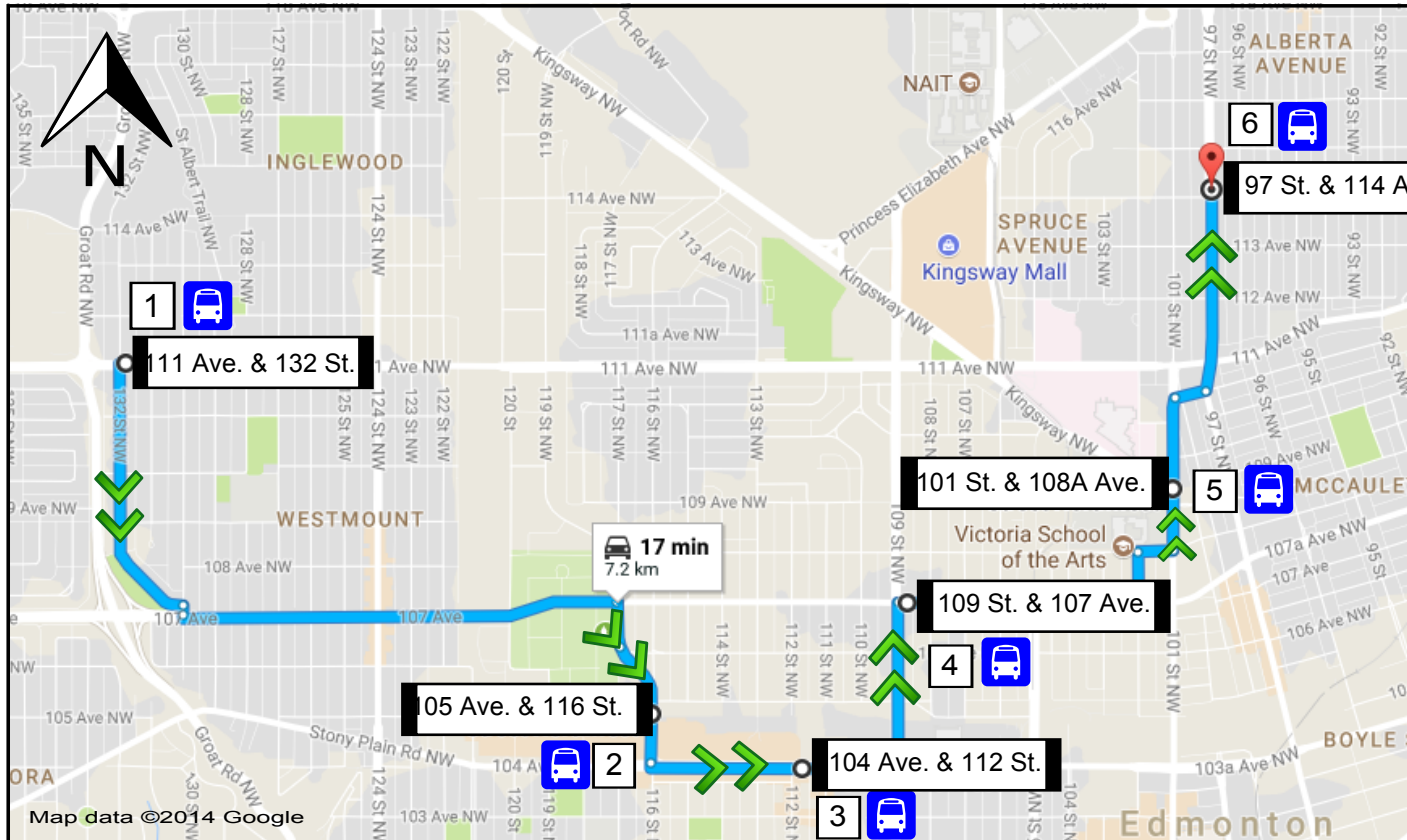

NWR Sturgeon Refinery Project

5B Single

Stops:

A.M. Departures:

1. **5:09**
111 Ave. & 132 St.
2. **5:14**
105 Ave. & 116 St.
3. **5:17**
104 Ave. & 112 St.
4. **5:20**
109 St. & 107 Ave.
5. **5:24**
101 St. & 108A Ave.
6. **5:28**
97 St. & 114 Ave.

P.M. Departure:
See Departure Map

Legend:

 Pickup Location  Travel Direction