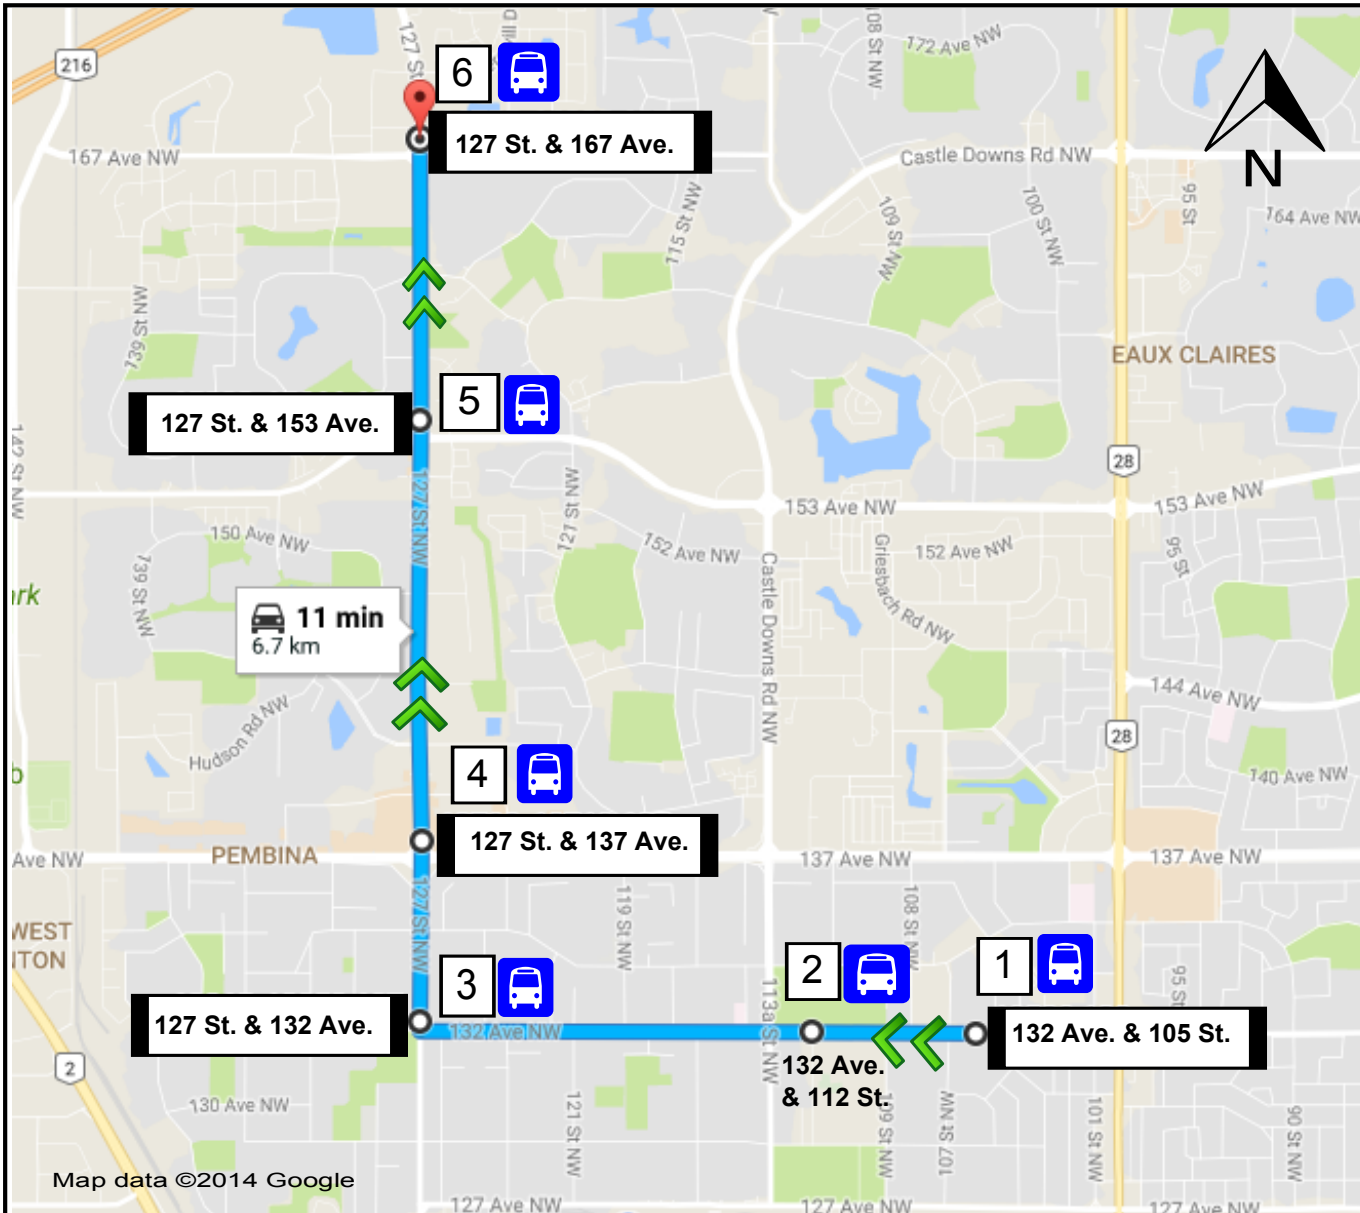

NWR Sturgeon Refinery Project

8C East & West

Stops:

A.M. Departures:

1. 5:22
132 Ave. & 105 St.
2. 5:24
132 Ave. & 112 St.
3. 5:31
127 St. & 132 Ave.
4. 5:32
127 St. & 137 Ave.
(ETS Stop 6243)
5. 5:36
127 St. & 153 Ave.
(ETS Stop 6452)
6. 5:38
127 St. & 167 Ave.

P.M. Departures:

See Departures Map

Legend:

-  Pickup Location
-  Travel Direction

@DiversifiedEDM Follow us on Twitter for route updates @NWRSiteTransit

Effective 08/09/2017