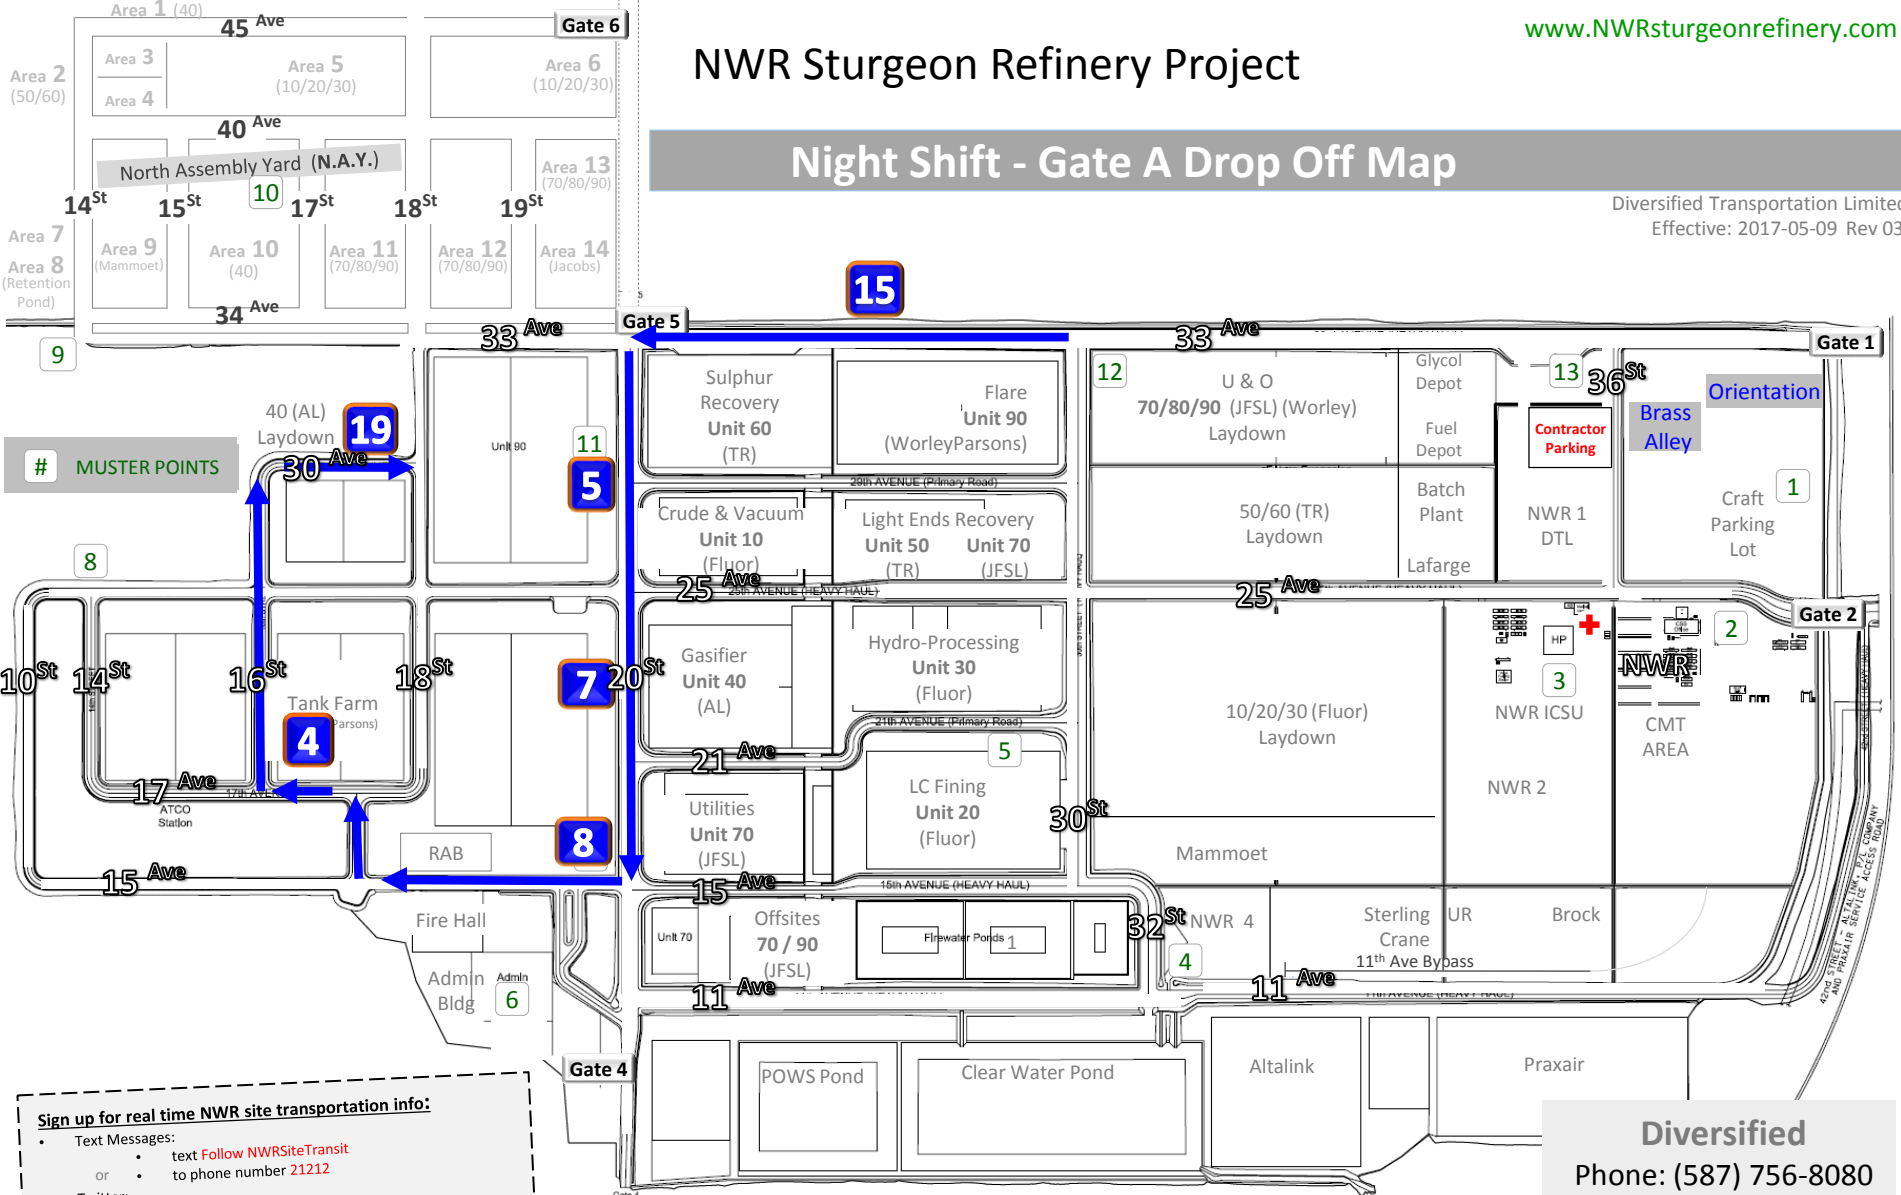

# NWR Sturgeon Refinery Project

## Night Shift - Gate A Drop Off Map

Diversified Transportation Limited  
Effective: 2017-05-09 Rev 03

**Sign up for real time NWR site transportation info:**

- Text Messages:
  - text [Follow NWRSiteTransit](#) to phone number **21212**
- or
- Twitter:
  - Create a Twitter account at [www.Twitter.com](http://www.Twitter.com)
  - Search [@NWRSiteTransit](#)
  - Click [Follow](#)

**Diversified**  
Phone: (587) 756-8080  
Contact for additional service on  
Night Shift & Weekends  
Lost & Found: Security (Gate 2)

**Night Shift – Gate A Drop Off Sequence**  
**5 – 7 – 8 – 4 – 19**

**Please see Night Shift – Gate C Drop Off Map for bus stops:**  
**10 – 12 – 14 – 2**