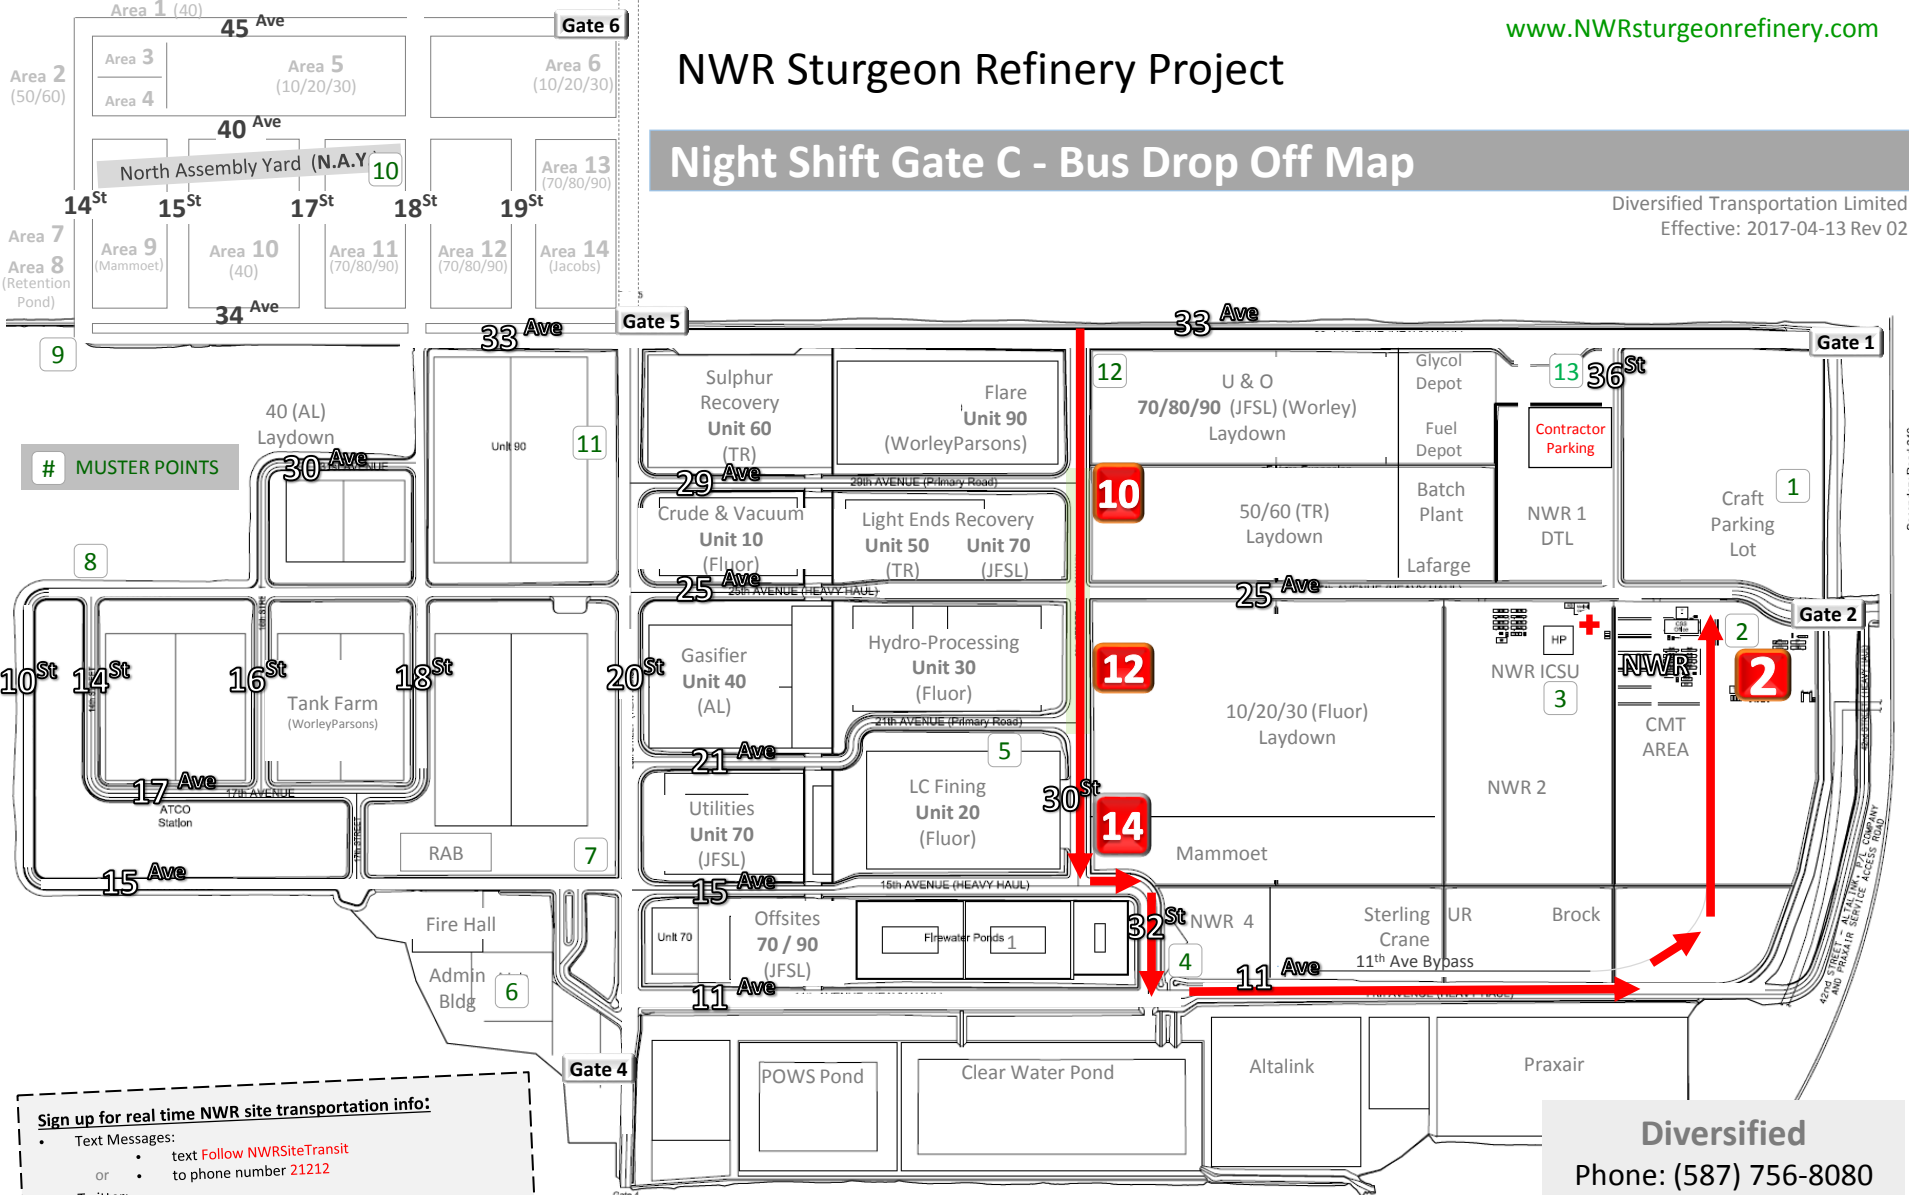

# NWR Sturgeon Refinery Project

## Night Shift Gate C - Bus Drop Off Map

Diversified Transportation Limited  
Effective: 2017-04-13 Rev 02

# MUSTER POINTS

**Sign up for real time NWR site transportation info:**

- Text Messages:
  - text [Follow NWRSiteTransit](#) to phone number **21212**
- or
- Twitter:
  - Create a Twitter account at [www.Twitter.com](http://www.Twitter.com)
  - Search [@NWRSiteTransit](#)
  - Click [Follow](#)

**Diversified**  
 Phone: (587) 756-8080  
 Contact for additional service on  
 Night Shift & Weekends  
 Lost & Found: Security (Gate 2)

**Night Shift – Gate C Drop Off Sequence**  
 10 – 12 – 14 – 2